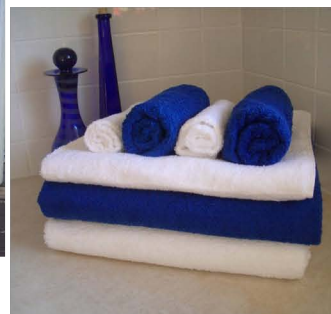

suppliers of patient care products