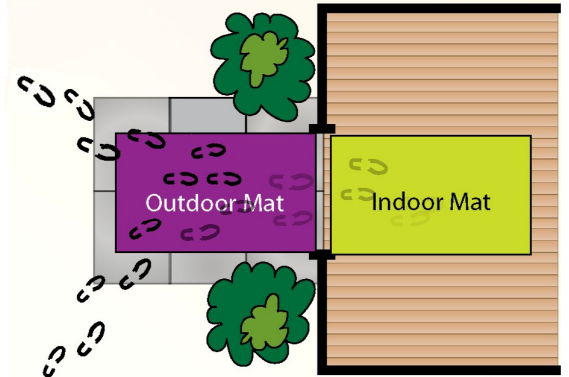

Mat@door Mats

The best way to keep dirt and moisture from being tracked into your building is to use our Mat@door system at every entrance: a mat to scrape shoes clean at the entrance to the building and an indoor mat to wipe shoes dry.

Our mats look great while protecting floors from dust, dirt and grit tracked in from outside.

Mat Fact: 80% of the dust, dirt and grime in public buildings is "tracked in" from the outside.

Protect your flooring by cleaning dirt and moisture from shoes as it enters your building.